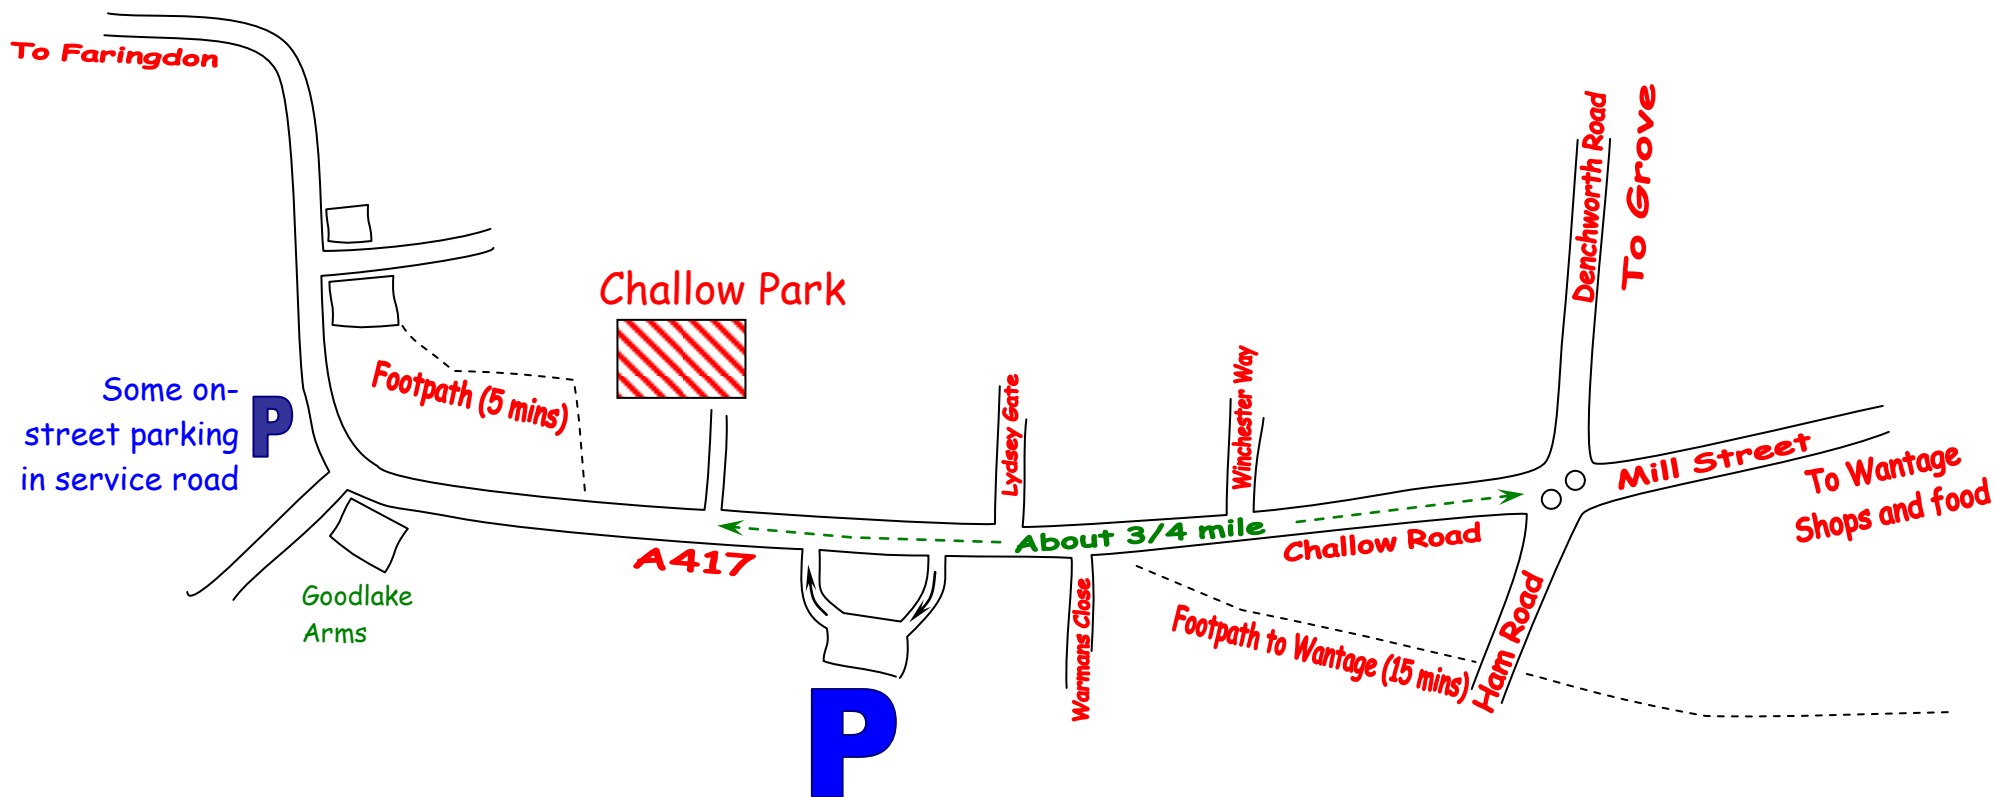

Environs of Challow Park, Wantage OX12 9RH: Home to Wantage Music Festival

King Alfred's School West

There will be weekend parking by kind permission of the School.

Not to scale!

To get to Challow Park, take the A417 West out of Wantage (toward Faringdon). Before you get to Challow you will see King Alfred's School West on your left. Park there. Just beyond that is Challow Park on your right; it's a walk of ~200m. VERY LIMITED parking is available at Challow Park itself, but please leave this for disabled visitors and for the people who live there and kindly let us use their home! If you see the Goodlake Arms on the left, you've gone too far.